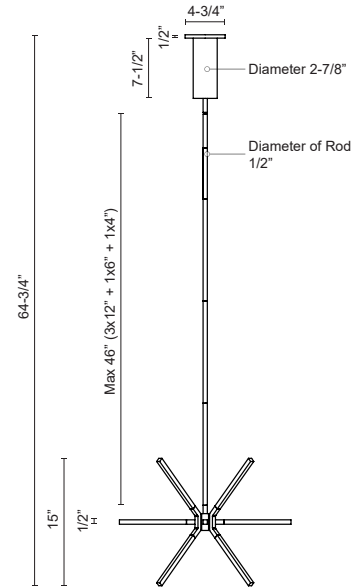

Fixture Dimensions	L20-1/4" x W20-1/4" x H15"
Light Source	LED with DC Driver
Wattage	48W
Total Lumens	4080lm
Delivered Lumens	BK-1294lm; BN-1670lm; GD-1534lm; WH-1840lm;
Voltage	120V
Color Temperature	3000K
CRI (Ra)	90CRI
Optional Color Temps	2700K - 5000K Available, Minimum Order Quantities Apply
LED Rated Life	50,000 hours
Dimming	100% - 10%, TRIAC or ELV Dimmer (Not Included)
Diffuser Details	White Acrylic Diffuser
Adjustable	Yes
Rod Length	46" Max (3x12" + 1x6" + 1x4")
Minimum Hang Height	30"
Sloped Ceiling Adaptable	Yes, Up to 45 Degrees
Location	Dry
Canopy Dimensions	D4-3/4" x H7-1/2"
Paint Finish	BK02; BN02; WH02;

* For custom options, consult factory for details.

* For warranty information, please visit www.kuzcolighting.com/warranty

DESCRIPTION

A plethora of thin linear lights converge at numerous angles into a central cluster. Simultaneously rectilinear and decorative the reduced scale from the initial Sirius provides an ideal accent to be used in multiples or as focal point. The fine diminutive components and airy structure merge in a lightweight elegant aesthetic.