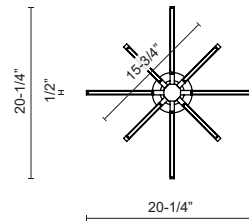

COMMENT

KUZCO

CANADA: 19054 28TH AVENUE - SURREY, BC V3Z 6M3

USA: 3035 E. LONE MOUNTAIN ROAD - LAS VEGAS, NV 89081

WWW.KUZCOLIGHTING.COM

© 2019 KUZCO LIGHTING. ALL RIGHTS RESERVED.